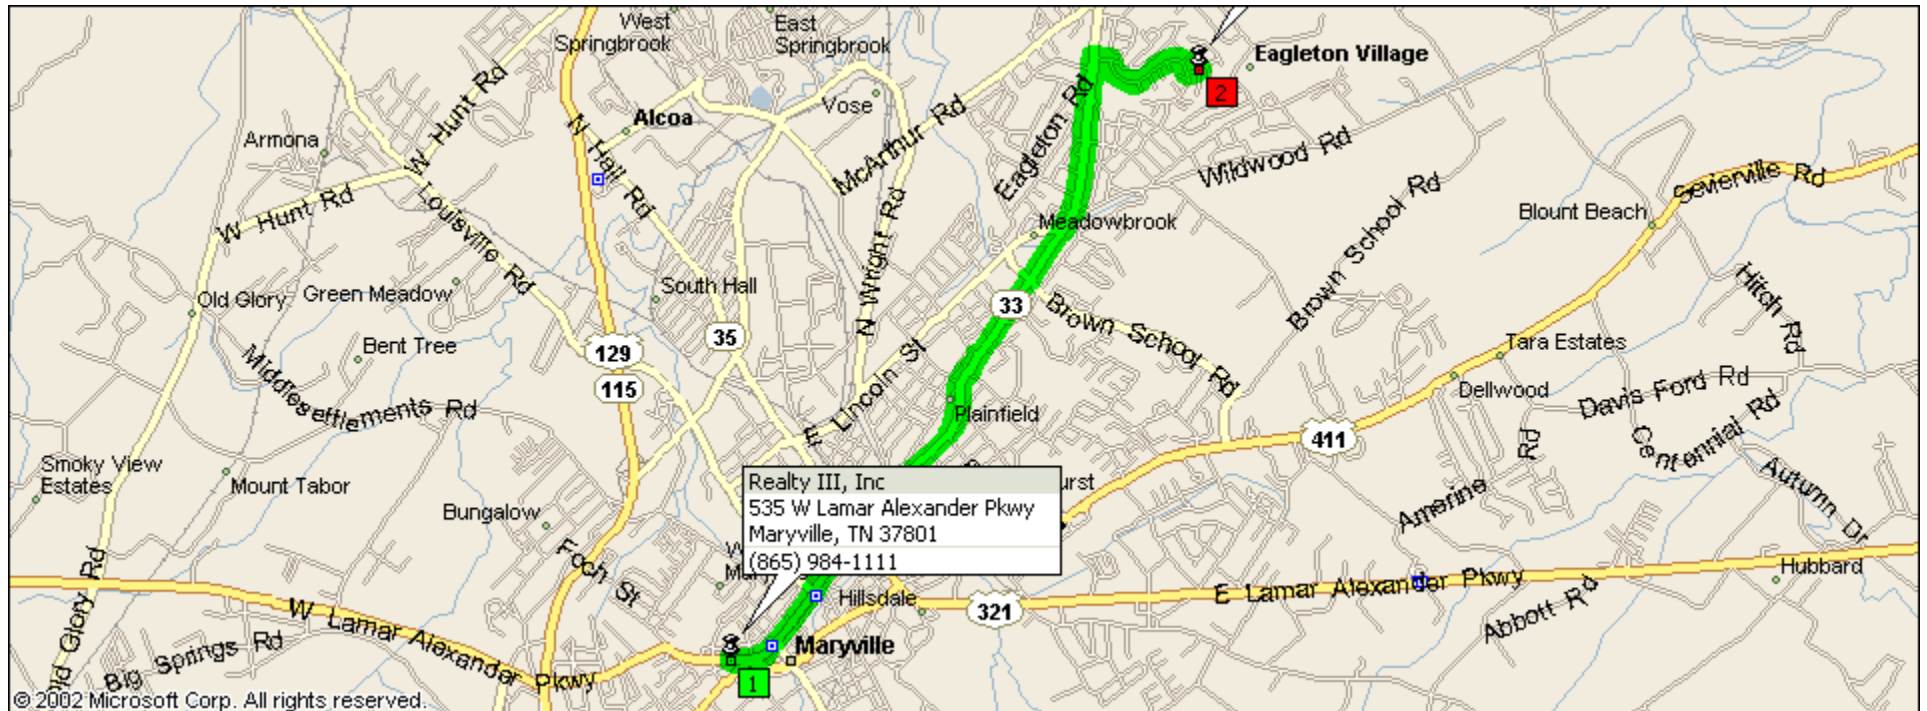

Map from Realty III, Inc. to your new home at 509 Jackson Ave, Maryville, TN

Summary: 4.3 miles (10 minutes)

Mile	Instruction	For
0.0	Depart Realty III, Inc [535 W Lamar Alexander Pkwy, Maryville, TN 37801] on US-321 [W Lamar Alexander Pkwy] (East)	131 yds
0.1	Bear LEFT (East) onto US-411 [W Broadway Ave]	0.9 mi
0.9	Continue (North-East) on SR-33 [E Broadway Ave]	2.7 mi
3.6	Turn RIGHT (East) onto Defoe Dr	153 yds
3.7	Bear RIGHT (South) onto Main Rd	0.5 mi
4.3	Turn LEFT (East) onto Loudon Ave	109 yds
4.3	Arrive Home Sweet Home! [509 Jackson Ave, Maryville, TN 37804]	

SUMMARY

Driving distance: 4.3 miles
 Trip duration: 10 minutes